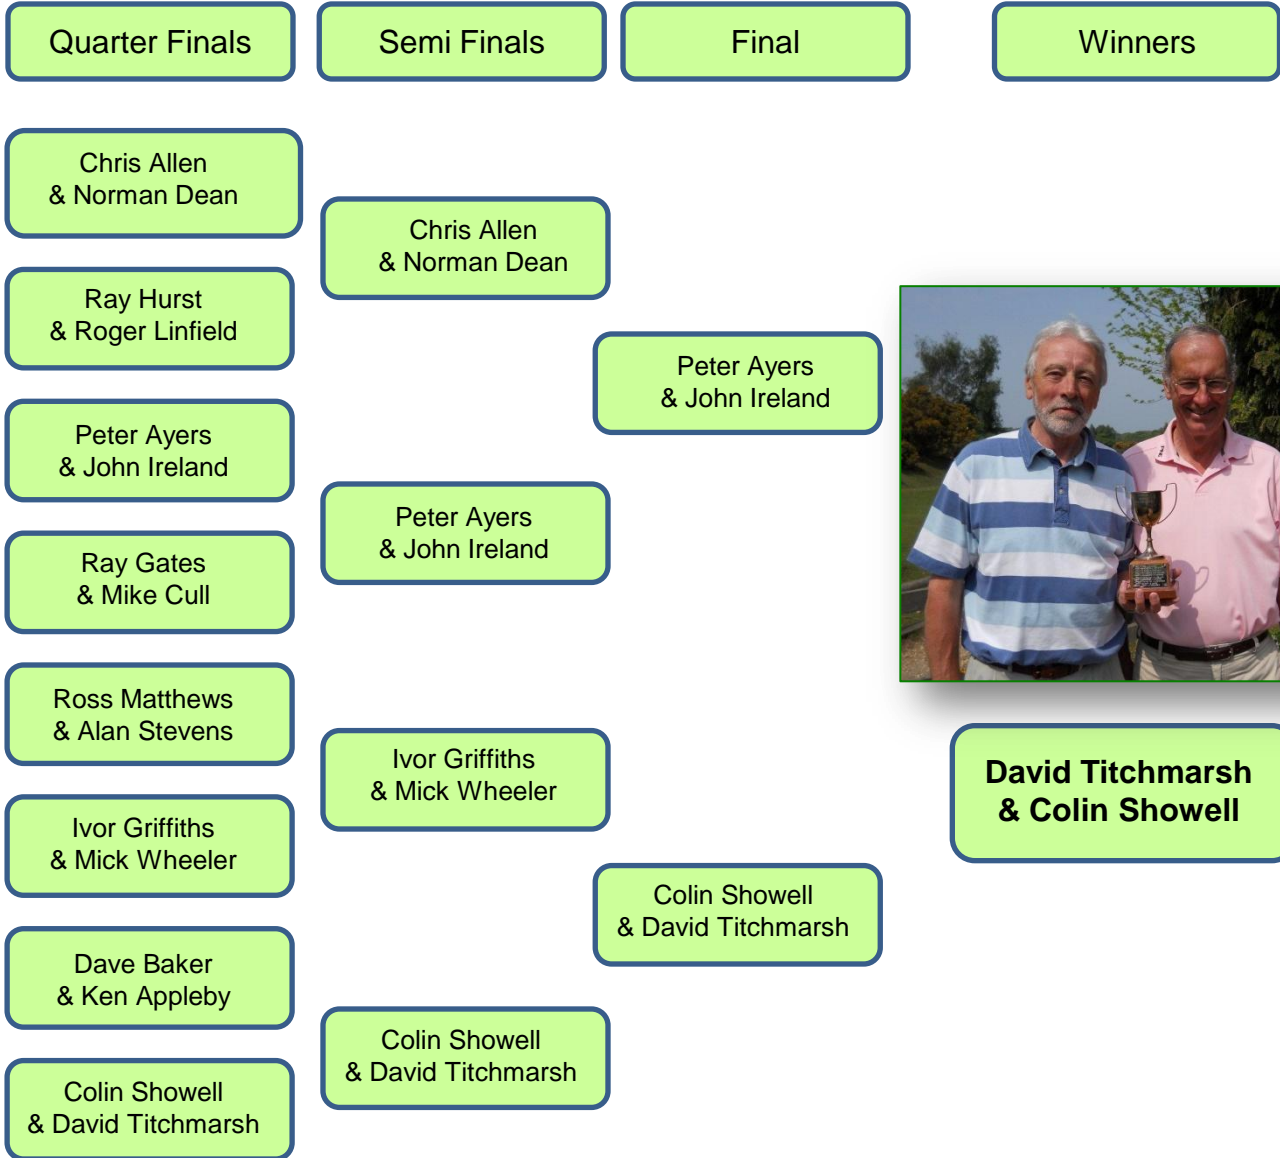

**David Titchmarsh
& Colin Showell**

NFGC Seniors Section – Winter League Better Ball Matchplay – 2010/11

¾ Handicap Difference - White Tees

Division 1

D Ashdown & T Davies
N Dean & C Allen
A Stevens & R Matthews
J Lang & K McLaren
J Ireland & P Ayers
D Ridler & R Hammond
K Appleby & D Baker
J Goodall & F Williams

Division 2

L Burns & I Tyrrell
M Hooper & R Bates
I Griffiths & M Wheeler
G Lloyd & F Withnall
R Hurst & R Linfield
D Titchmarsh & C Showell
R Gates & M Cull